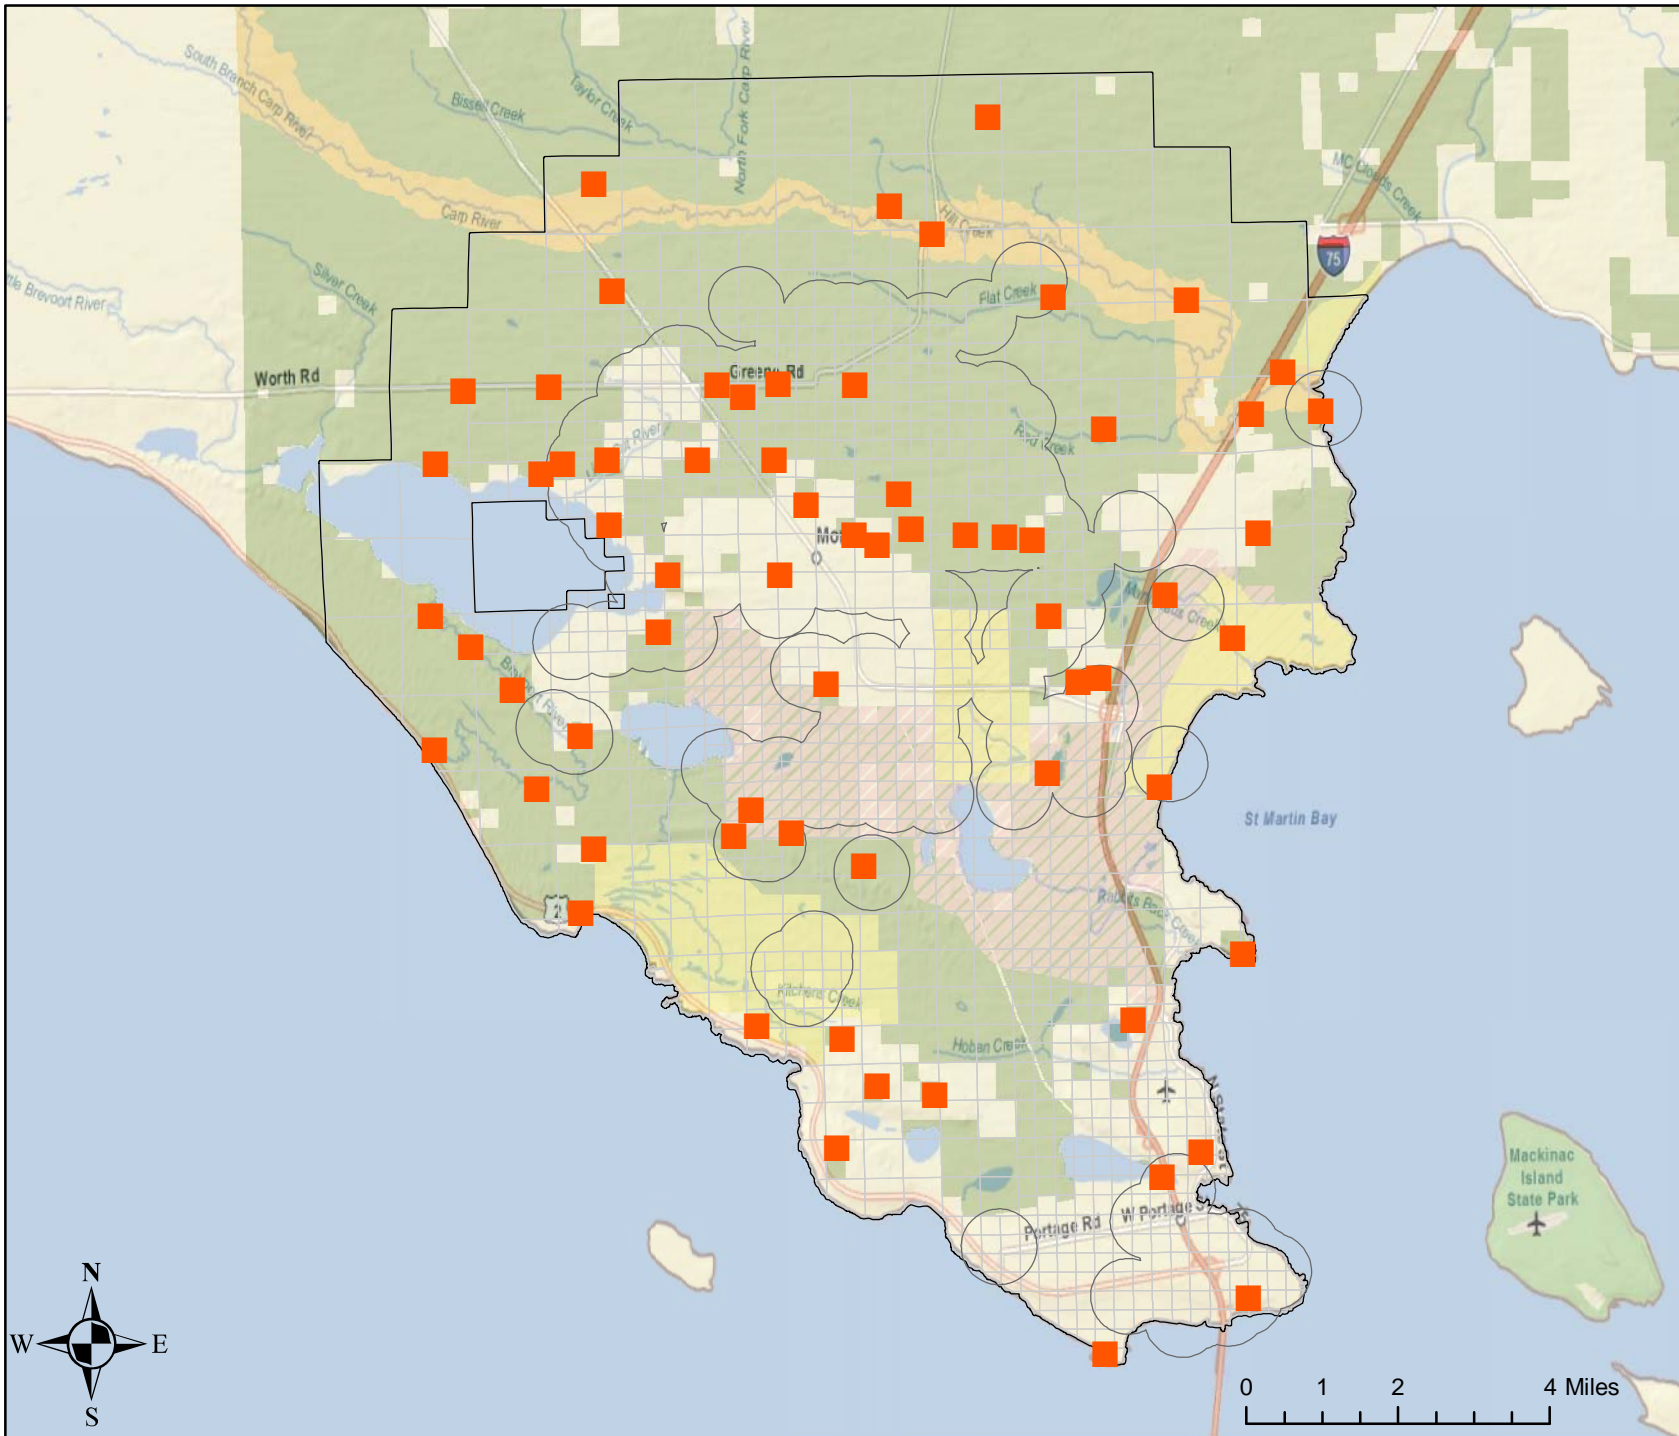

Location of Forest Health Plots

2010

SLAM Pilot Project Mackinac County, MI

Legend

- Forest Health Plots 2010
- Half-mile boundary 2010
- Site boundary
- SLAM Grid 2010
- NF Natural and Research Area
- Mackinac Critical Habitats
- Scenic and Wild River
- National Forest