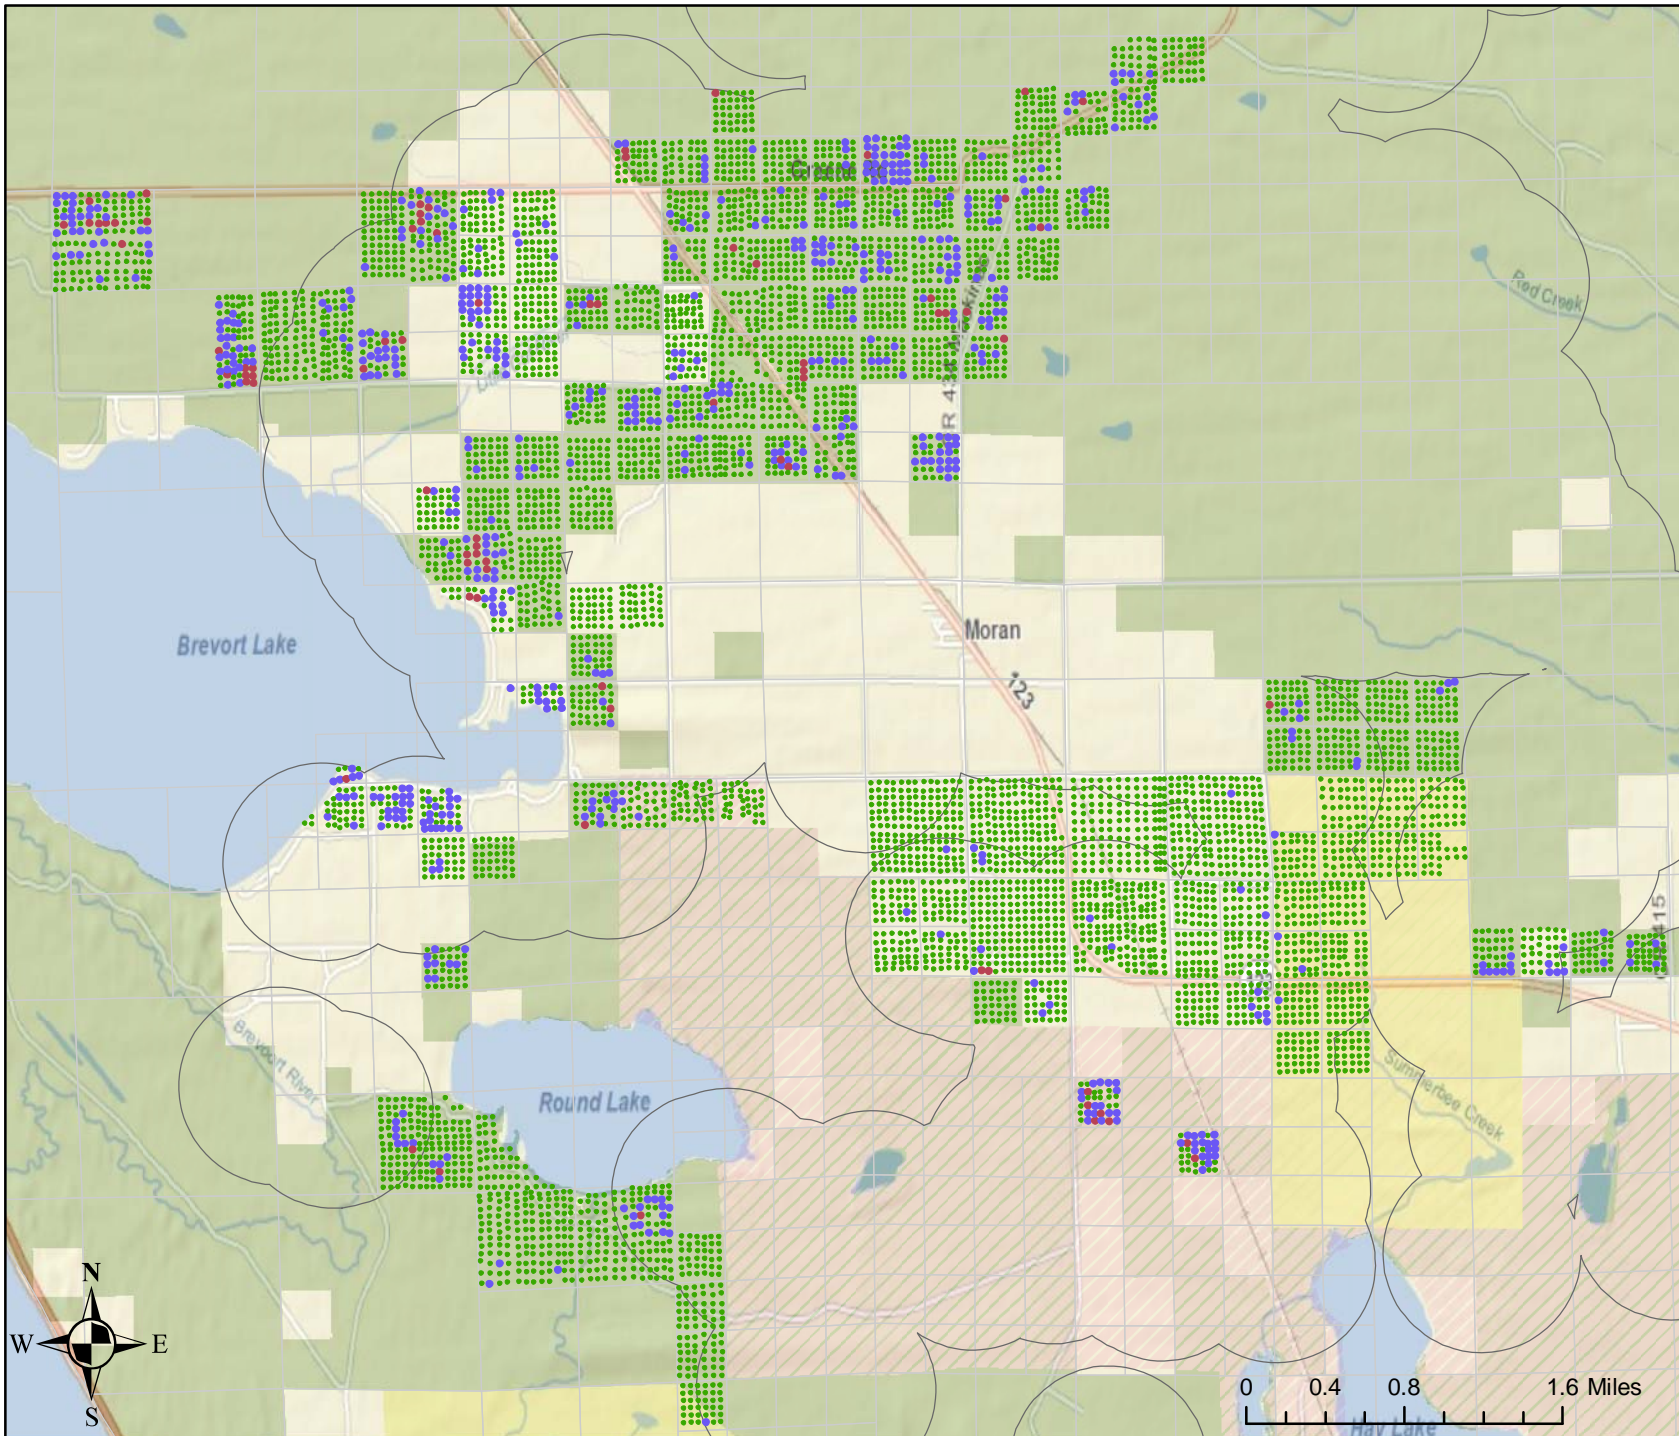

SLAM Pilot Project Mackinac County, MI Moran Site

Legend

Ash Inventory 2010

- No ash
- Spotty
- General

- Half-mile boundary 2010
- SLAM Grid 2010
- NF Natural and Research Area
- Mackinac Critical Habitats
- Scenic and Wild River
- National Forest

Note:
Spotty means a few trees scattered in the area.
General means a few but uniformly distributed ash.